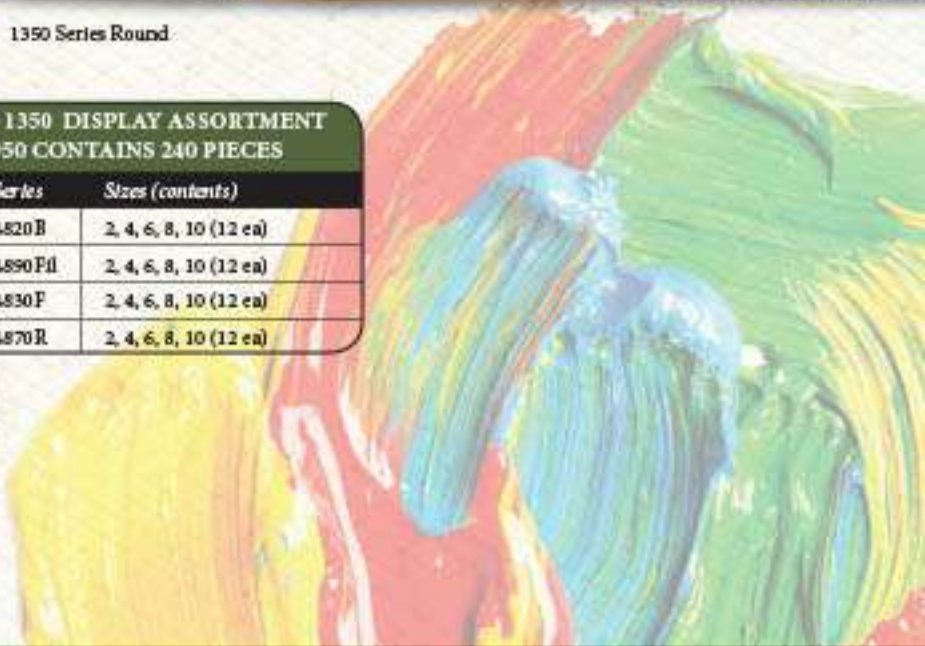

1350 Series Bright

1350 Series Filbert

Acrylic Display - 4 Tier
8.25"L x 8.25"W x 13"H

1350 Series Flat

1350 Series Round

DYNASTY 1350 DISPLAY ASSORTMENT ITEM #21950 CONTAINS 240 PIECES

Style	Series	Sizes (contents)
Bright	4820B	2, 4, 6, 8, 10 (12 ea)
Filbert	4890Fil	2, 4, 6, 8, 10 (12 ea)
Flat	4830F	2, 4, 6, 8, 10 (12 ea)
Round	4870R	2, 4, 6, 8, 10 (12 ea)