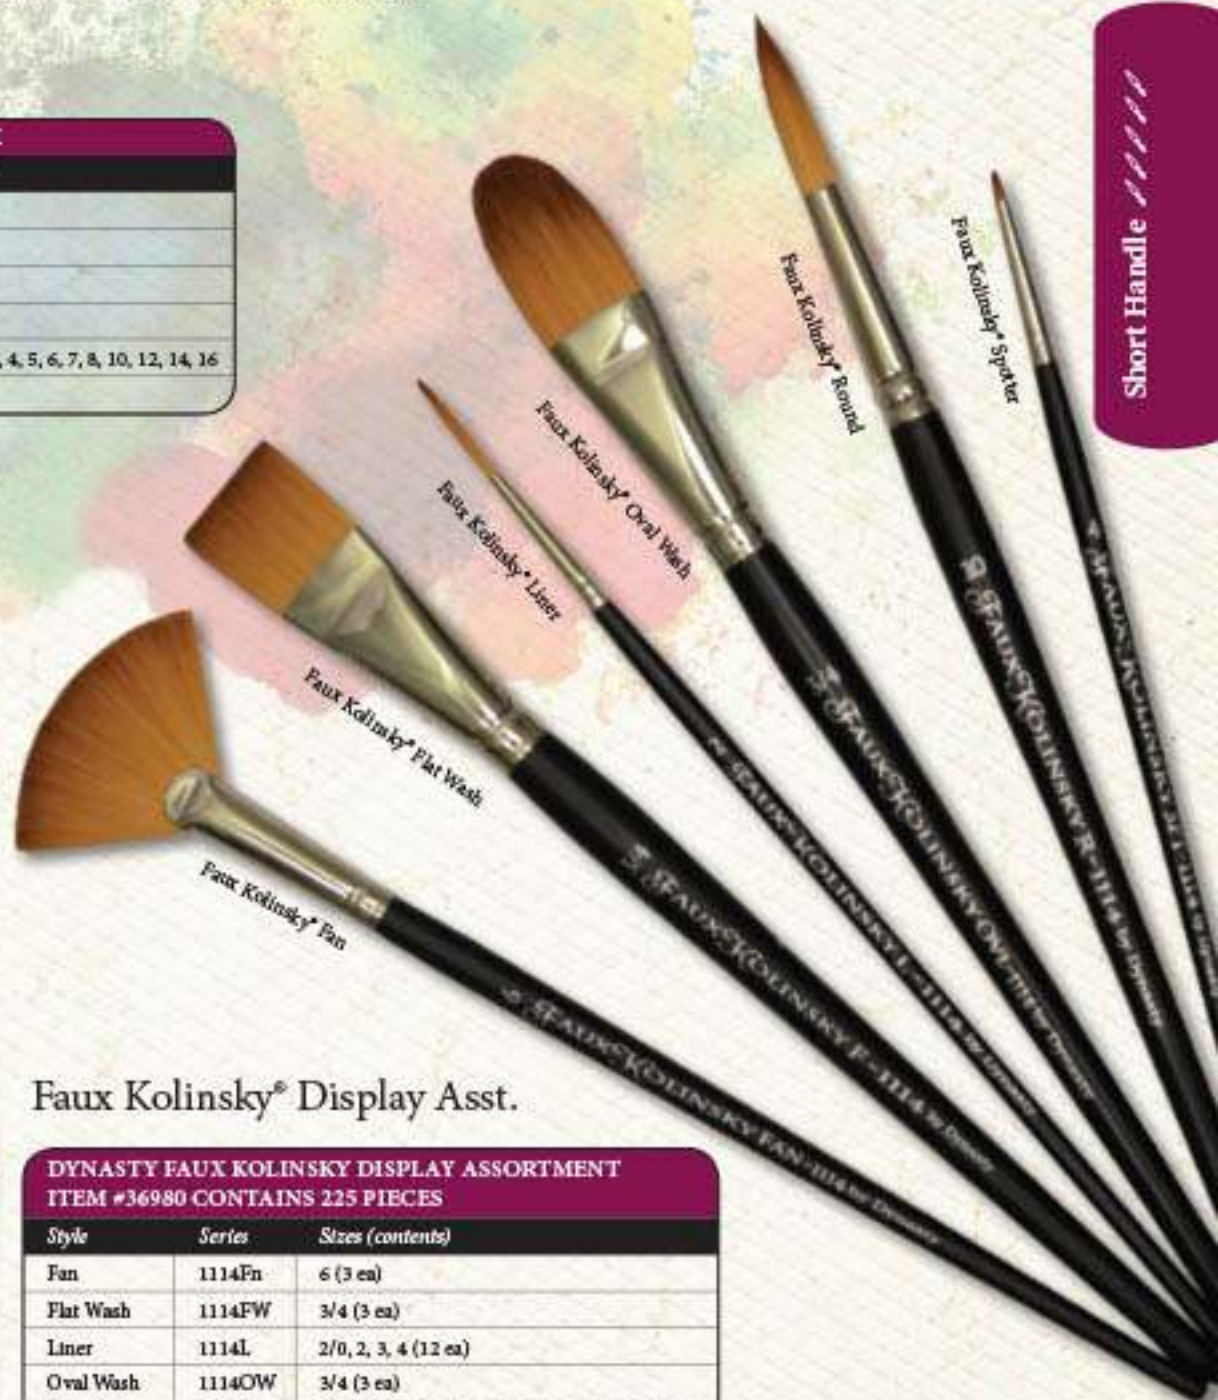

Faux Kolinsky®

Hair	Techno-Synthetic Blend
MTS	Strong Tip
Handle	Albata Length Satin Black White Birch
Medium	Watercolor
Rating	//////

Facts

- Faux Kolinsky® offers an alternative to Fine Kolinsky with a friendly price point.
- This Techno-Synthetic material looks and performs like real Kolinsky.
- Made to mirror the properties of Kolinsky with a socially responsible synthetic.

FM Brush Company has developed a proprietary blend of Techno-Synthetics that recreate all the attributes of Siberian Sable brushes, but as a socially responsible alternative to animal hair. The Faux Kolinsky® series by Dynasty® mimics the elusive natural tip of a Kolinsky brush. Its generous reservoir yields unmatched performance. The brushes are elegant with a ferrule and long satin black Albata handle. It matches the traditional Kolinsky sizing ranging from round sizes 3/0 to 16. Made by FM Brush and completely assembled in America. See other techno-synthetics such as Faux Squirrel®, Faux Sable®, and Black Gold® by Dynasty®.

DYNASTY KOLINSKY OPEN STOCK

Style	Series	Sizes (contents)
Fan	1114Fn	6
Flat Wash	1114FW	3/4
Liner	1114L	2/0, 2, 3, 4
Oval Wash	1114OW	3/4
Round	1114R	3/0, 2/0, 0, 1, 2, 3, 4, 5, 6, 7, 8, 10, 12, 14, 16
Spotter	1114Spt	5/0, 3/0, 1, 2, 4

Faux Kolinsky® Display Asst.

DYNASTY FAUX KOLINSKY DISPLAY ASSORTMENT ITEM #36980 CONTAINS 225 PIECES

Style	Series	Sizes (contents)
Fan	1114Fn	6 (3 ea)
Flat Wash	1114FW	3/4 (3 ea)
Liner	1114L	2/0, 2, 3, 4 (12 ea)
Oval Wash	1114OW	3/4 (3 ea)
Round	1114R	2/0, 0, 1, 2, 3, 4 (12 ea); 5, 6, 7, 8, 10, 12 (6 ea)
Spotter	1114Spt	5/0, 3/0, 1, 2, 4 (12 ea)