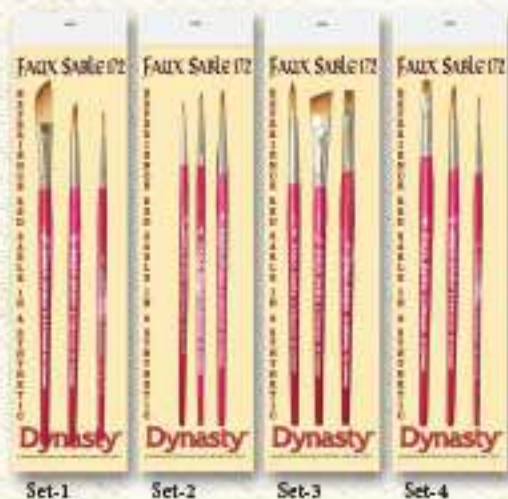

Faux Sable® Display Asst.

Wood Laminate Display
14.90"H x 12.60"D x 12.20"W

FAUX SABLE® SHORT HANDLE OPEN STOCK		
Style	Series	Size
Angle	172A	1/4, 1/2, 3/4
Dagger	172D	3/8
Fan	172FN	5
Jumbo Round	172JR	12, 16, 20
Tooth	172RK	3/4
Rigger	172RIG	2, 4, 6
Round	172R	3/0, 0, 2, 4, 6, 8, 10
Shader	172S	2, 4, 6
Watercolor Flat	172WCF	1/2, 3/4, 1, 1-1/2