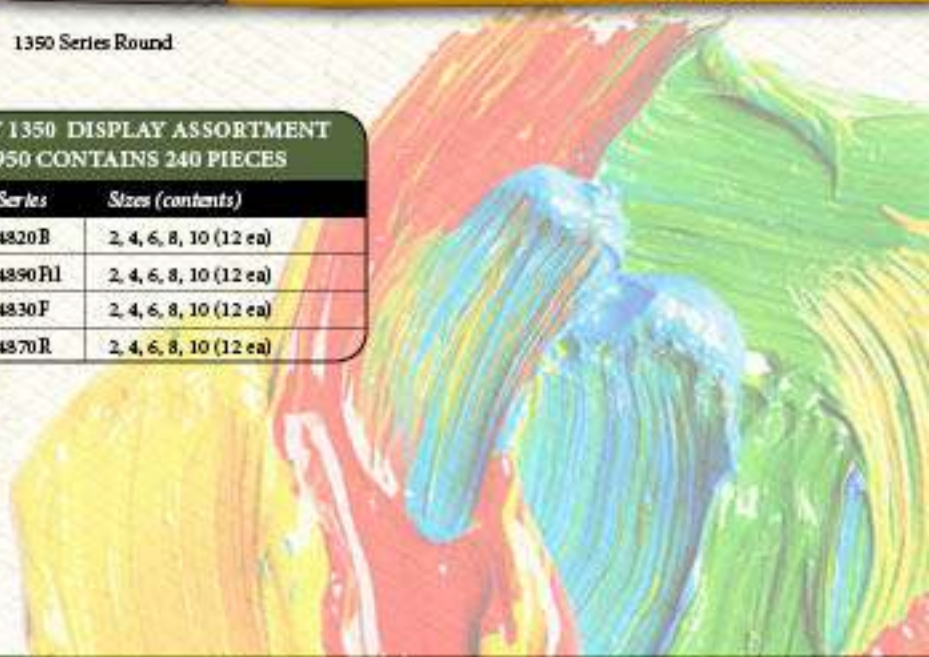

1350 Series Bright

1350 Series Filbert

Acrylic Display - 4 Tier
8.25"L x 8.25"W x 13"H

1350 Series Flat

1350 Series Round

DYNASTY 1350 DISPLAY ASSORTMENT ITEM #21950 CONTAINS 240 PIECES		
Style	Series	Sizes (contents)
Bright	4820B	2, 4, 6, 8, 10 (12 ea)
Filbert	4890Fl	2, 4, 6, 8, 10 (12 ea)
Flat	4830F	2, 4, 6, 8, 10 (12 ea)
Round	4870R	2, 4, 6, 8, 10 (12 ea)