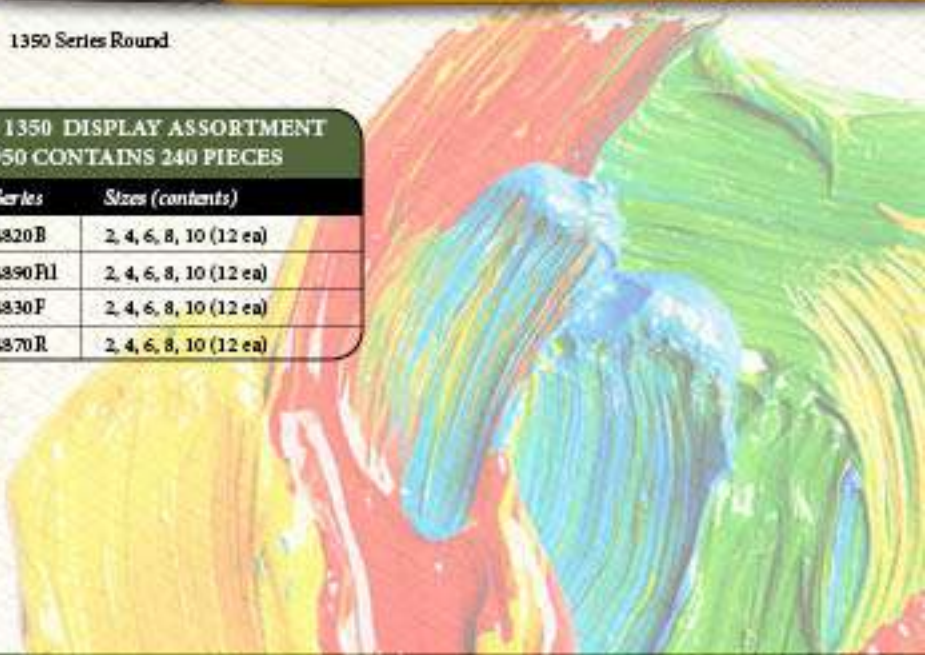

1350 Series Bright

1350 Series Filbert

Acrylic Display - 4 Tier  
8.25"L x 8.25"W x 13"H

1350 Series Flat

1350 Series Round

DYNASTY 1350 DISPLAY ASSORTMENT ITEM #21950 CONTAINS 240 PIECES		
Style	Series	Sizes (contents)
Bright	4820B	2, 4, 6, 8, 10 (12 ea)
Filbert	4890Fl	2, 4, 6, 8, 10 (12 ea)
Flat	4830F	2, 4, 6, 8, 10 (12 ea)
Round	4870R	2, 4, 6, 8, 10 (12 ea)