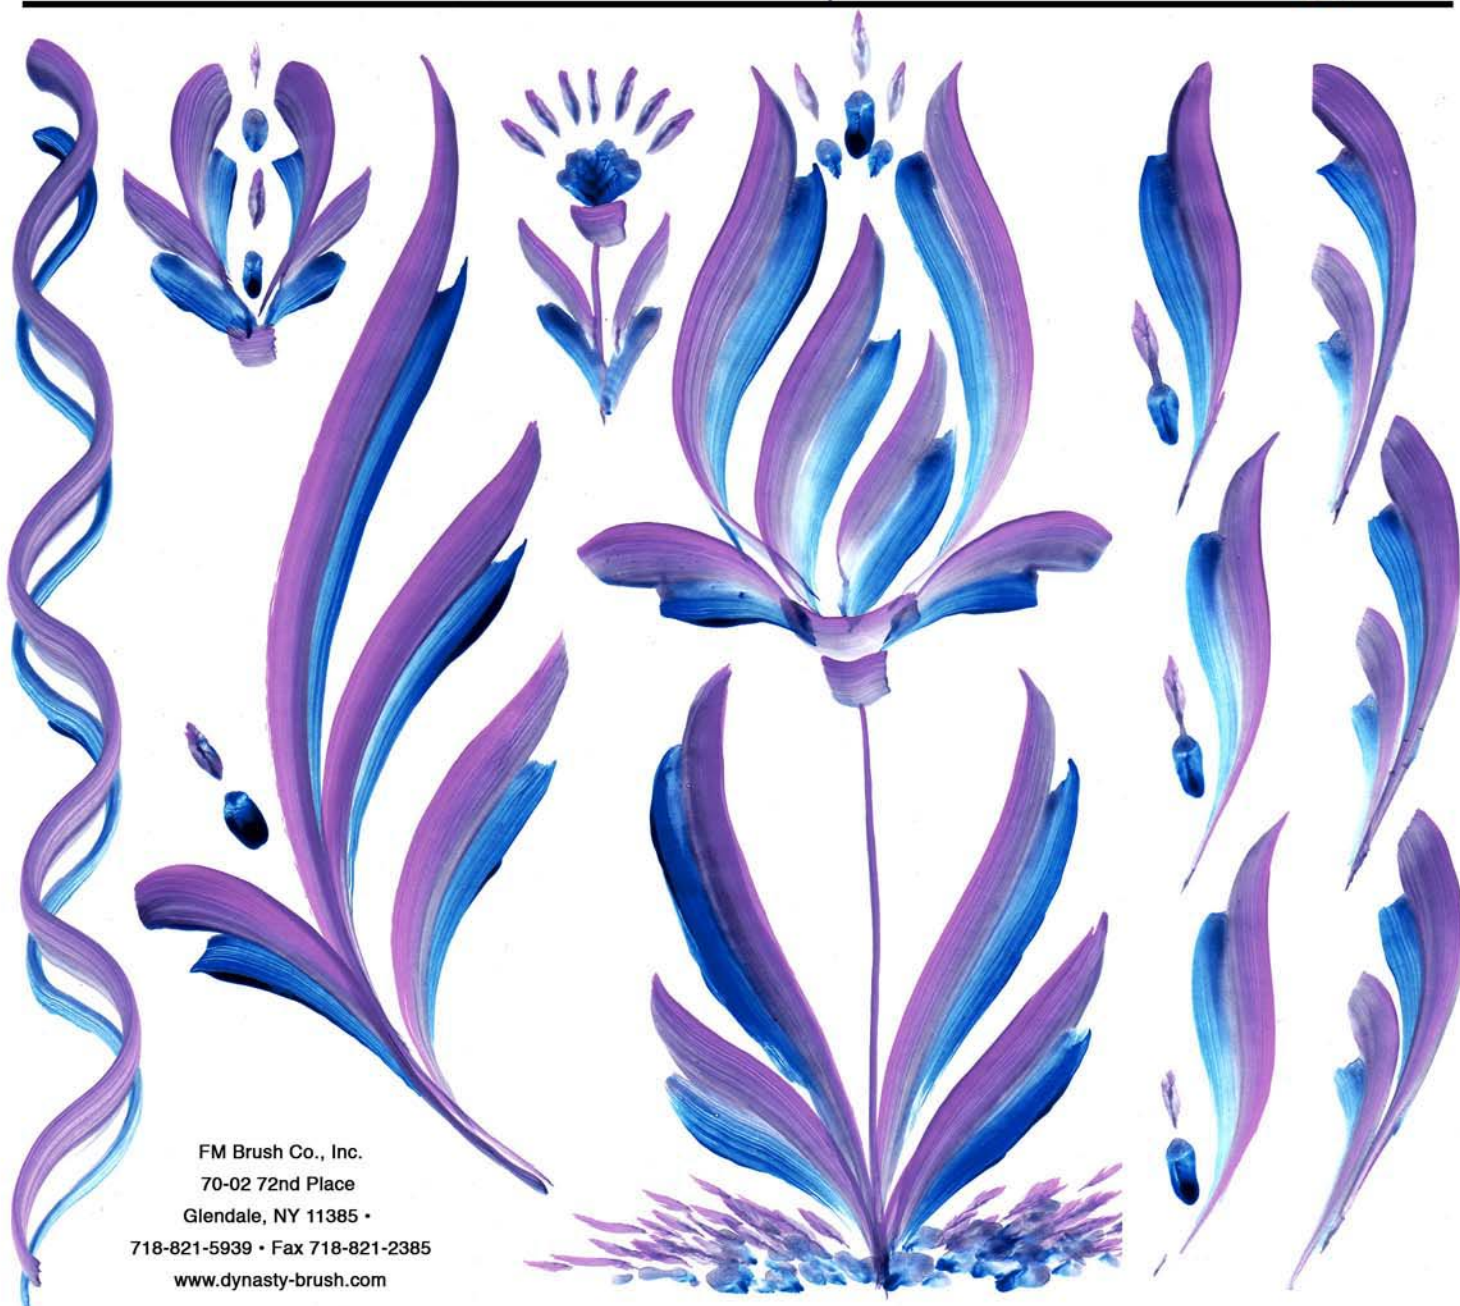

BLACK GOLD

by Dynasty

Butterfly[®] Angle

Basic Strokes

FM Brush Co., Inc.
70-02 72nd Place
Glendale, NY 11385 •
718-821-5939 • Fax 718-821-2385
www.dynasty-brush.com

BLACK GOLD

by Dynasty

Butterfly® Rigger

Basic Strokes

FM Brush Co., Inc.
70-02 72nd Place
Glendale, NY 11385 •
718-821-5939 • Fax 718-821-2385
www.dynasty-brush.com

BLACK GOLD

by Dynasty

Butterfly® Shader

Basic Strokes

FM Brush Co., Inc.
70-02 72nd Place
Glendale, NY 11385 •
718-821-5939 • Fax 718-821-2385
www.dynasty-brush.com